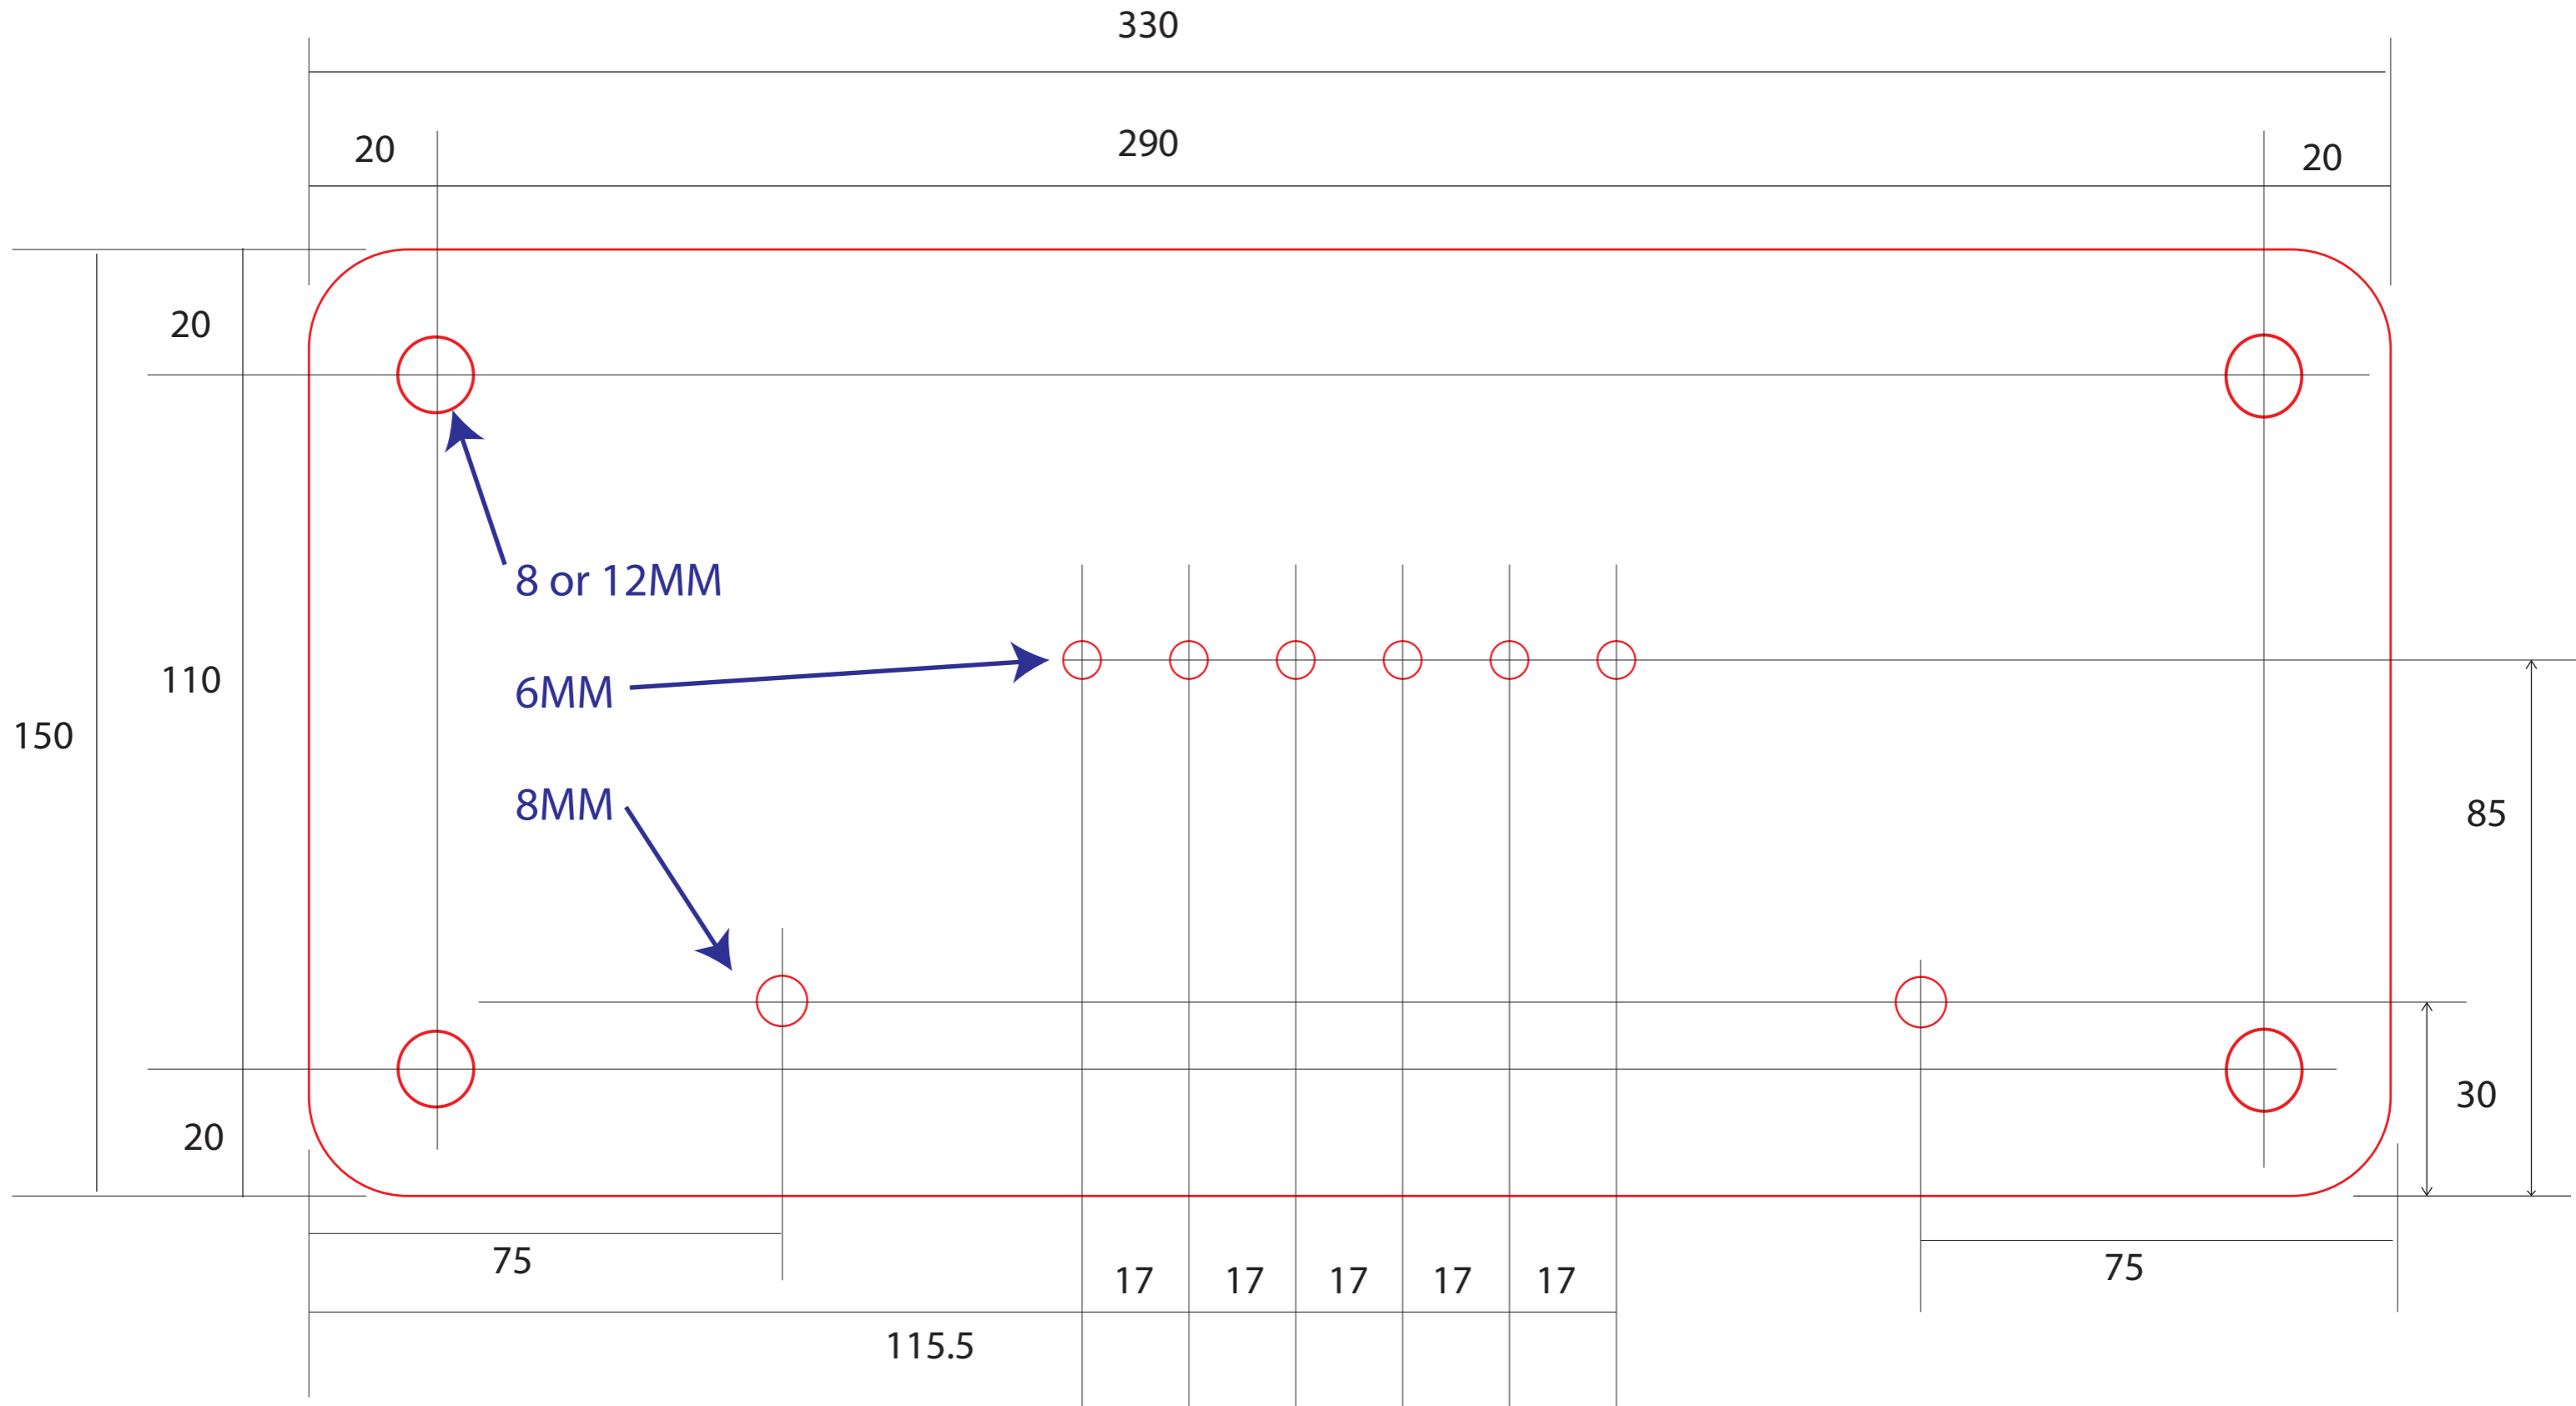

Fuellox Facia Hole Template

Check Scale 75mm x 10mm

Measure Twice Cut Once

Print on A3 Only